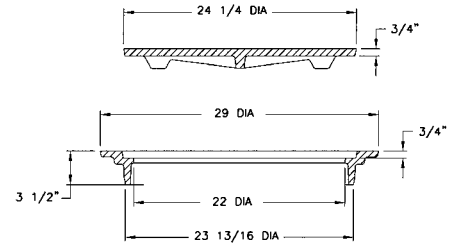

1855 FRAME & COVER

Light duty (Non-traffic)

- Options
- Custom logo covers
- Special lettered covers
- ADA grates
- Bolted assembly
- "DUMP NO WASTE" lettering and fish image

V-1860 FRAME & COVER

Light duty (Non-traffic)