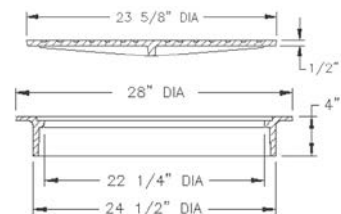

V-1865 FRAME & COVER

Light duty (Non-traffic)