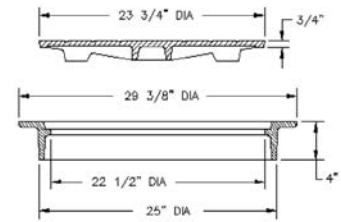

V-1860 FRAME & COVER

Light duty (Non-traffic)

- Options
- "DUMP NO WASTE" lettering and fish image
- Solid and vented covers
- Special lettered covers
- Custom logo covers
- Grate — V-3860

Vented 3 Hole Cover
"DUMP NO WASTE!"
lettering and fish
image